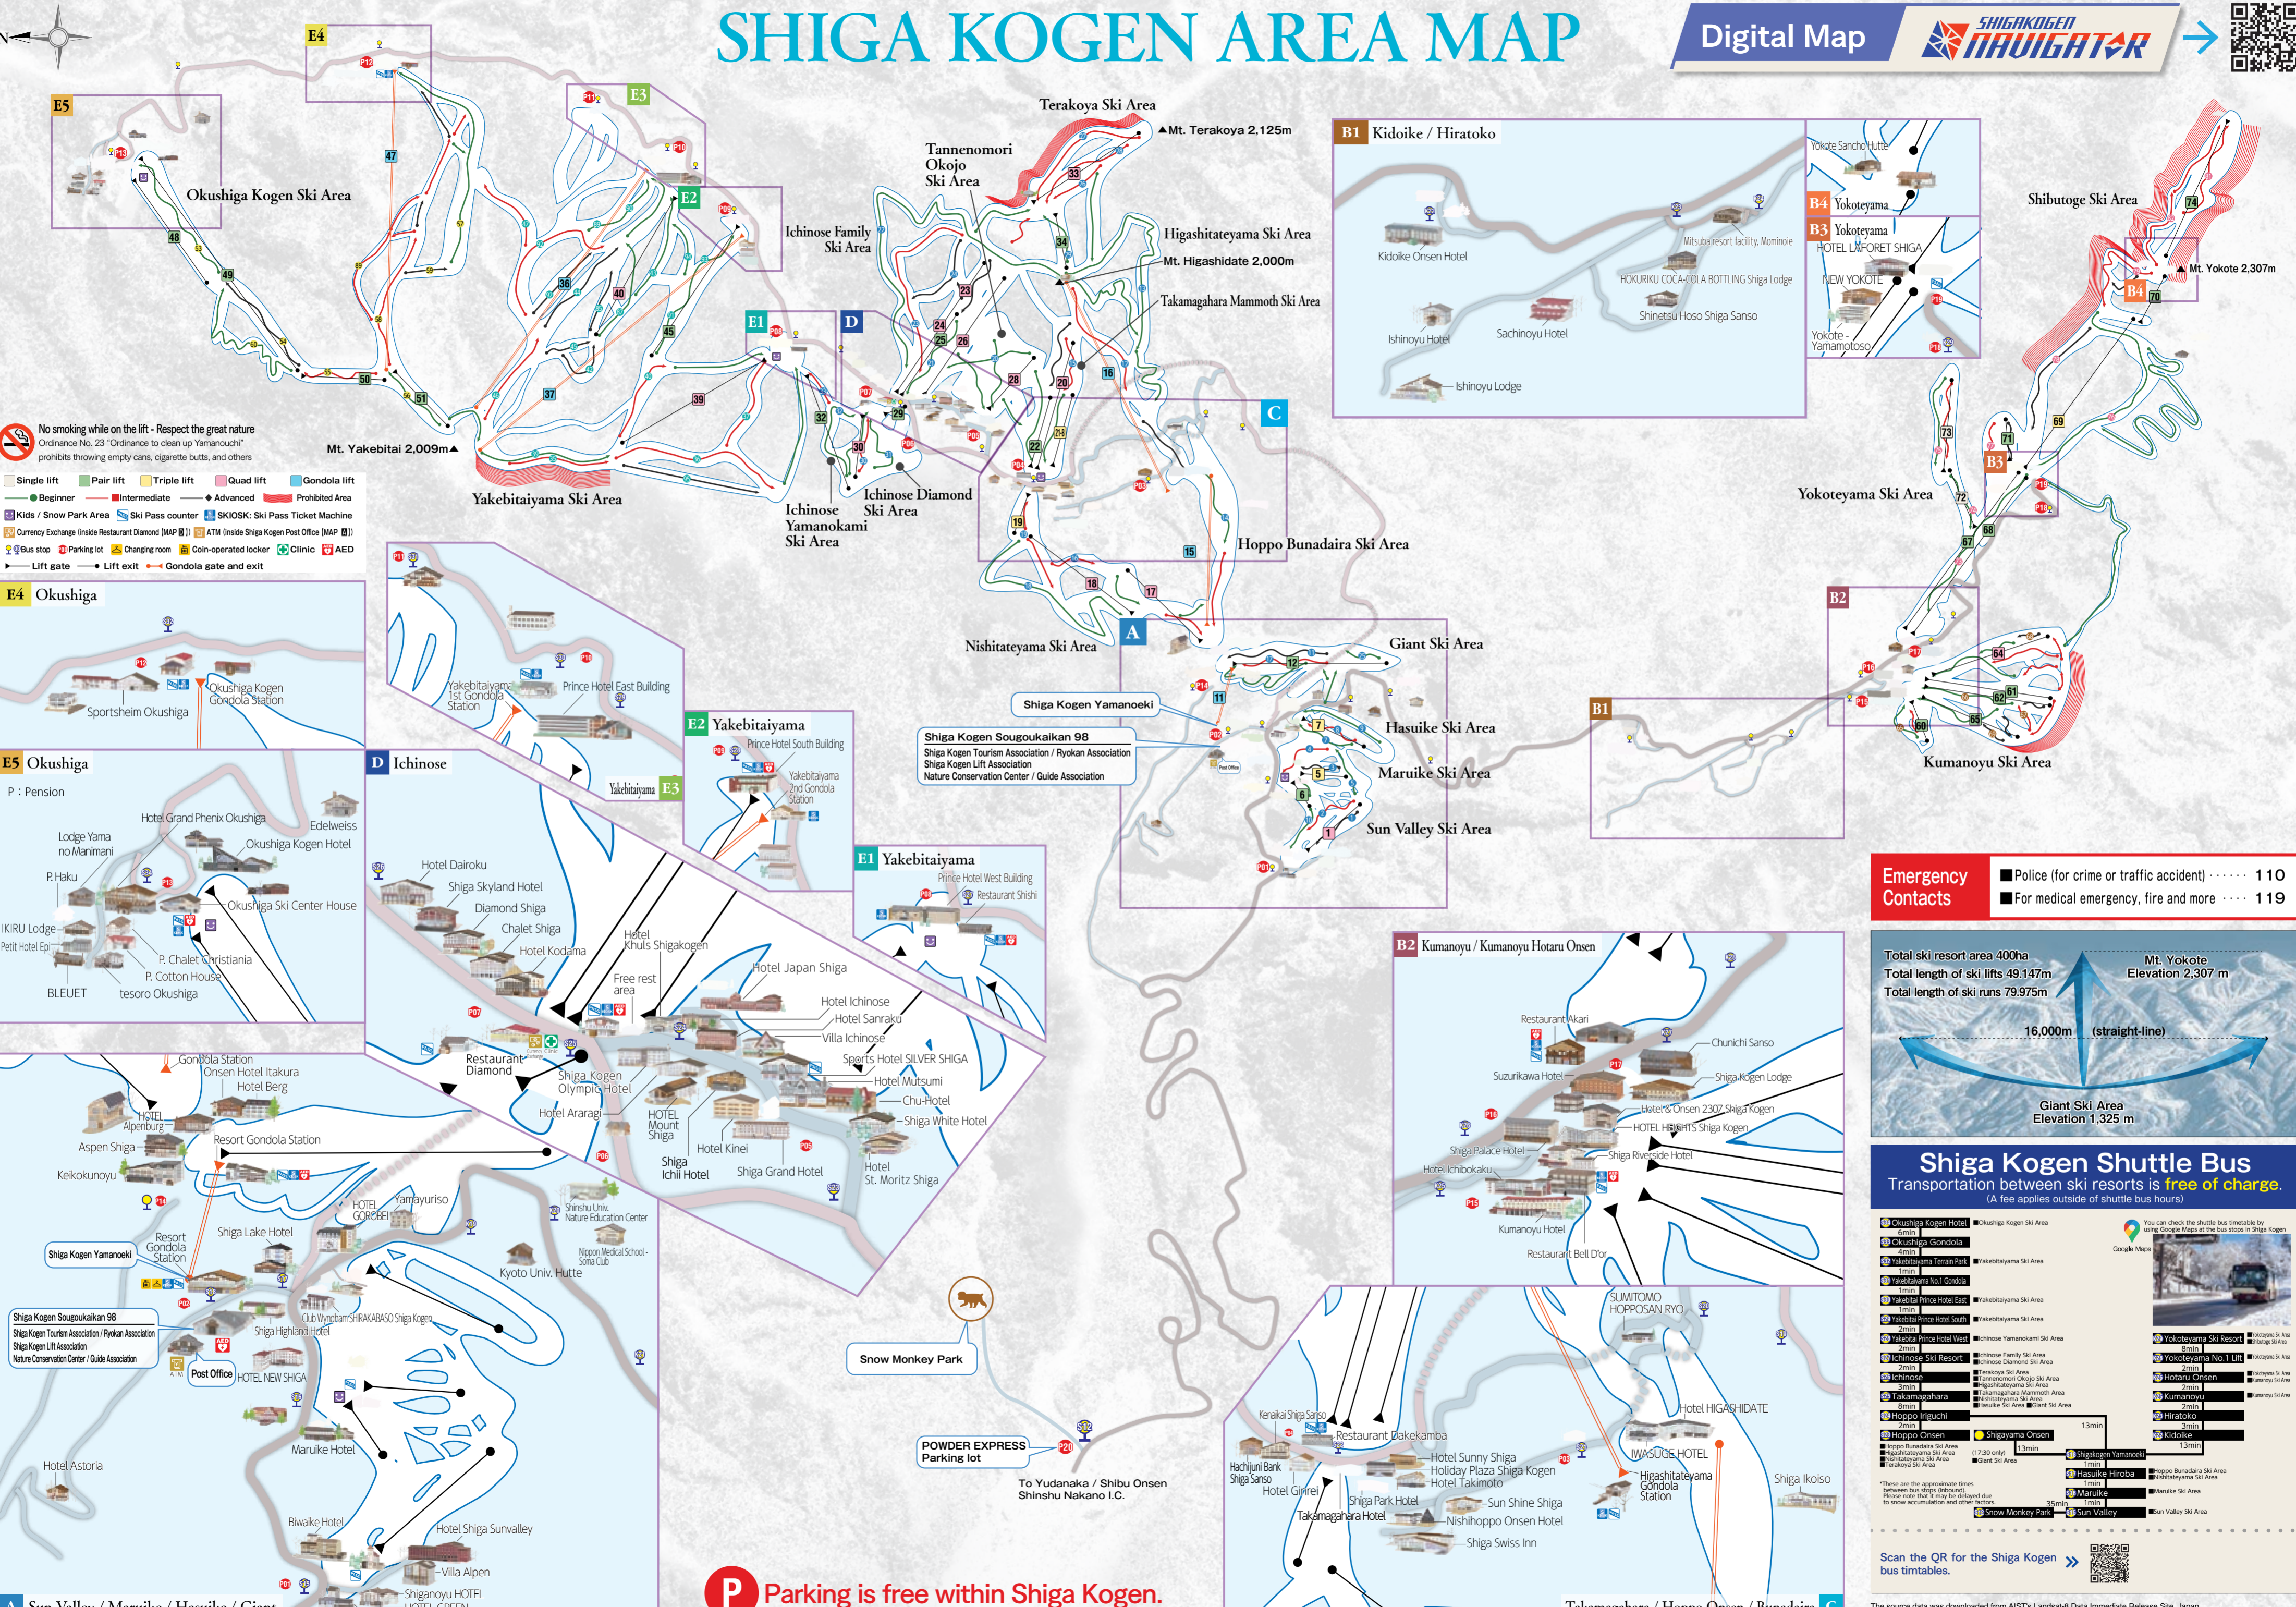

SHIGA KOGEN AREA MAP

Digital Map