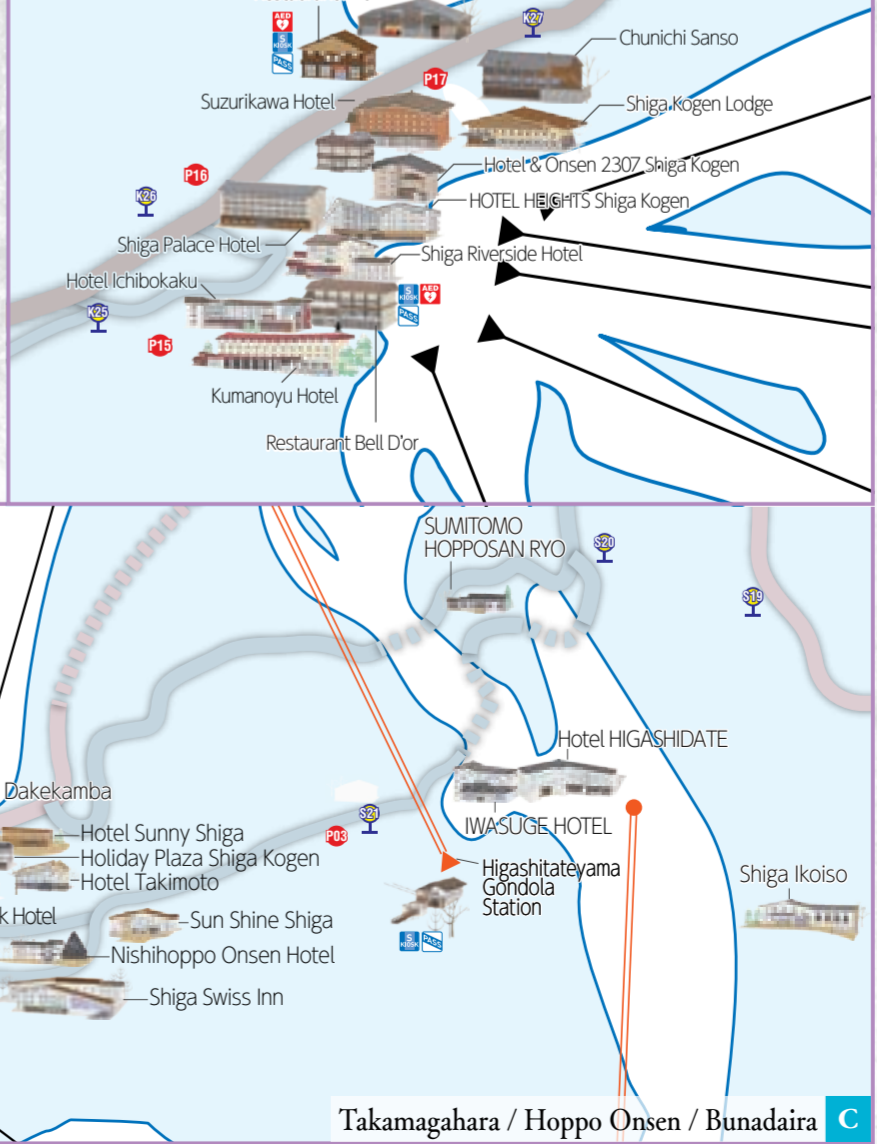

SHIGA KOGEN AREA MAP

Digital Map