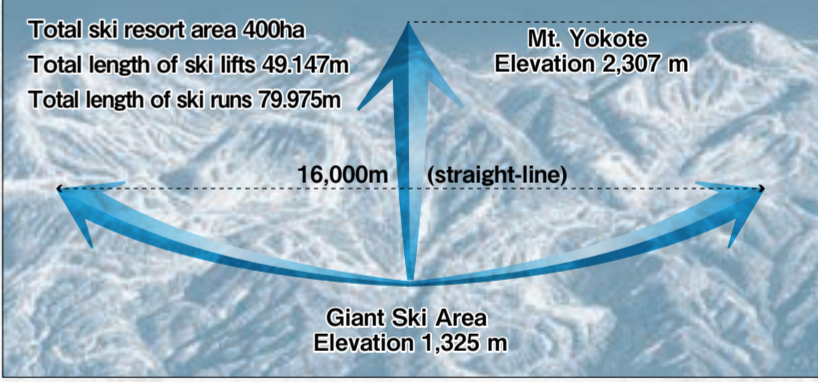

Emergency Contacts

- Police (for crime or traffic accident) 110
- For medical emergency, fire and more 119