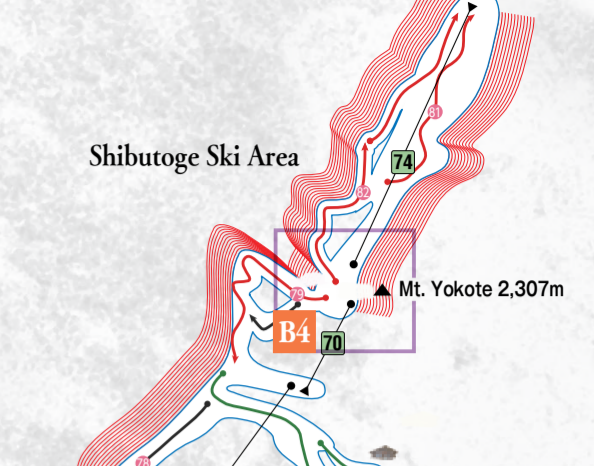

SHIGA KOGEN AREA MAP

Digital Map