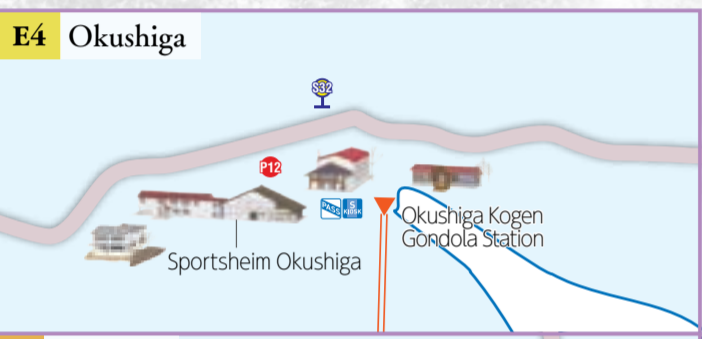

SHIGA KOGEN AREA MAP

Digital Map