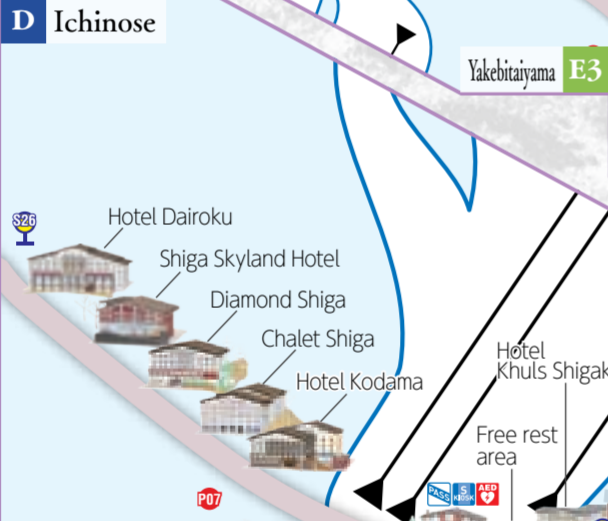

SHIGA KOGEN AREA MAP

Digital Map