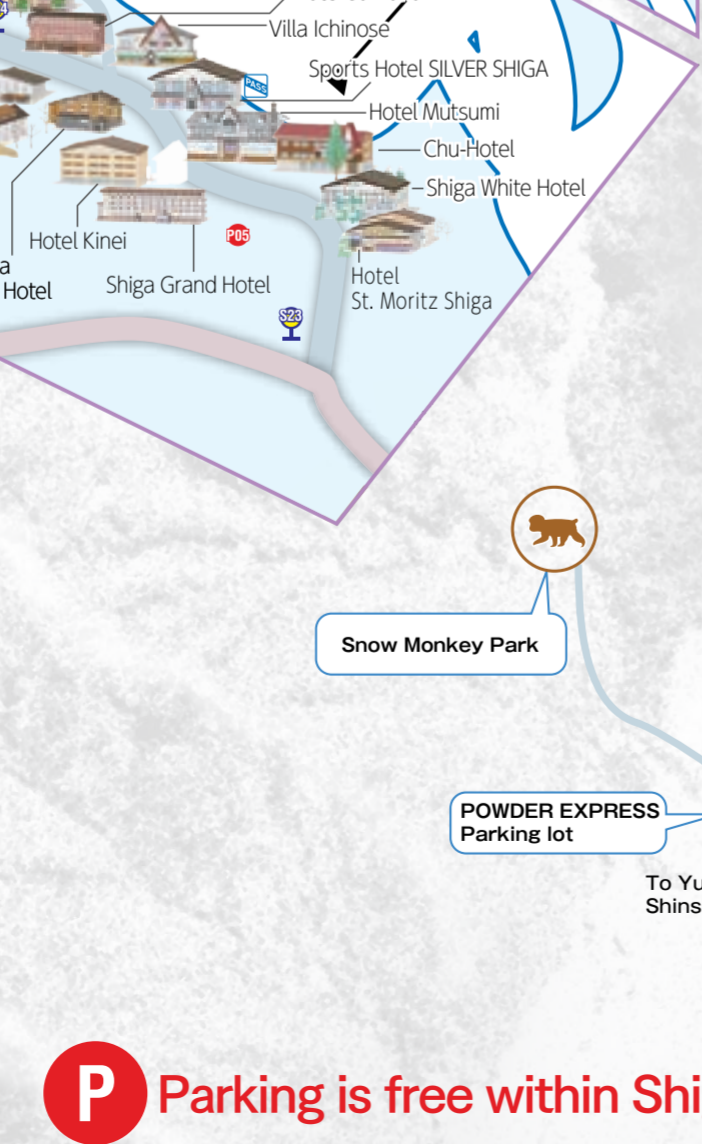

SHIGA KOGEN AREA MAP

Digital Map