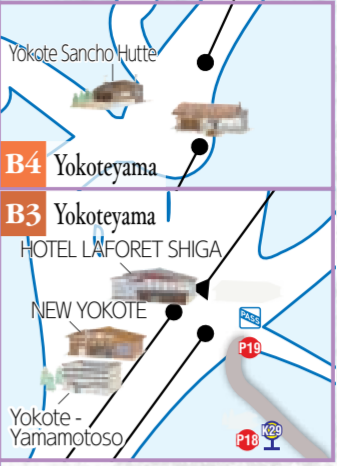

SHIGA KOGEN AREA MAP

Digital Map