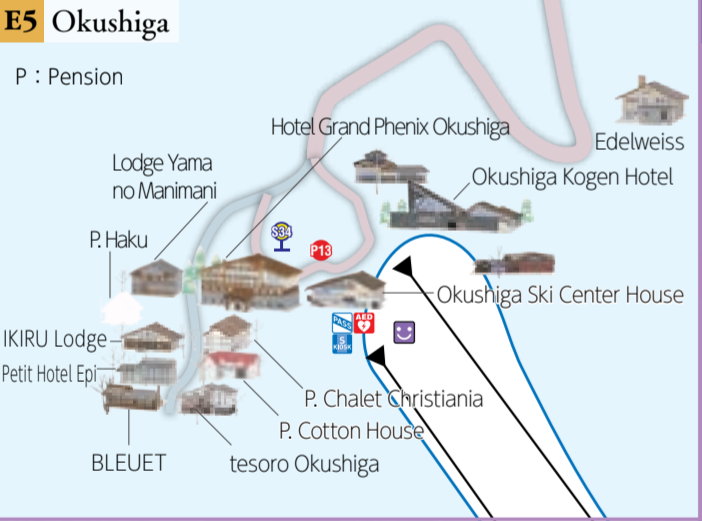

SHIGA KOGEN AREA MAP

Digital Map