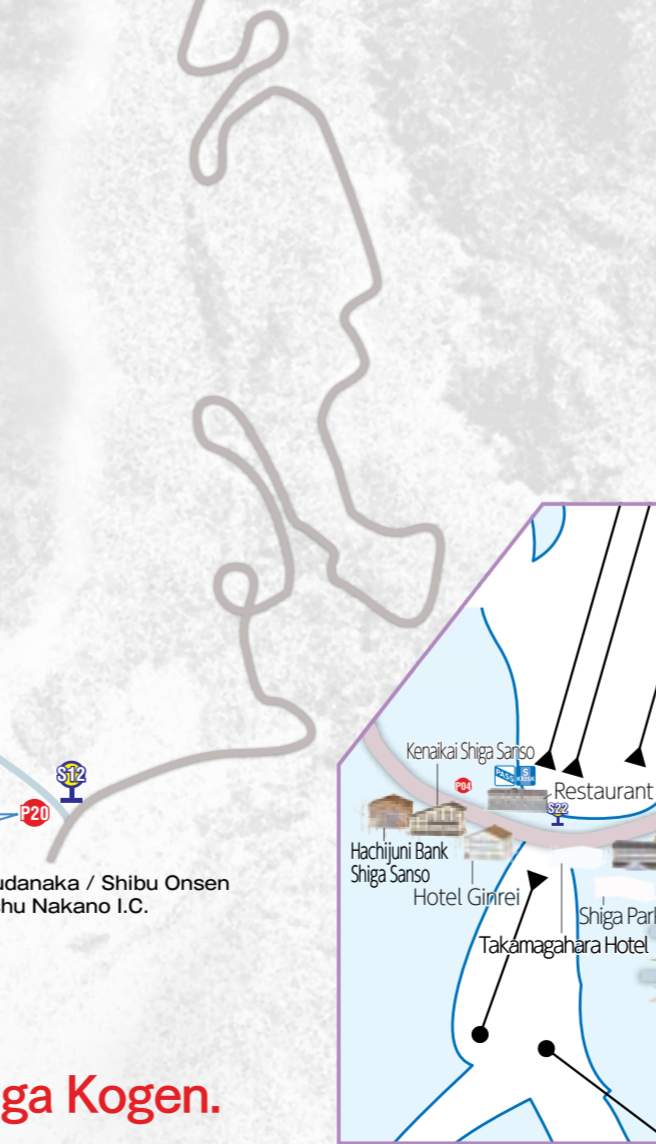

SHIGA KOGEN AREA MAP

Digital Map