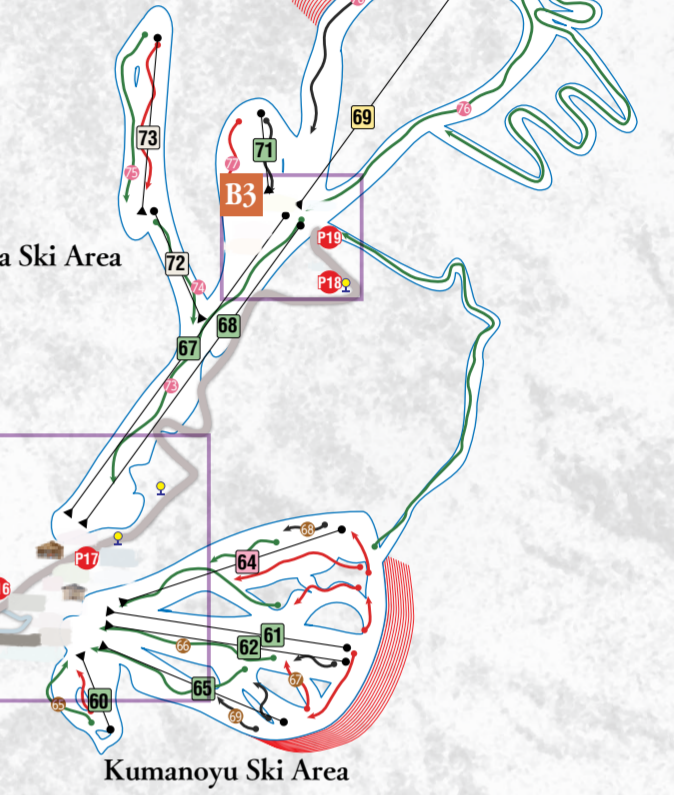

SHIGA KOGEN AREA MAP

Digital Map